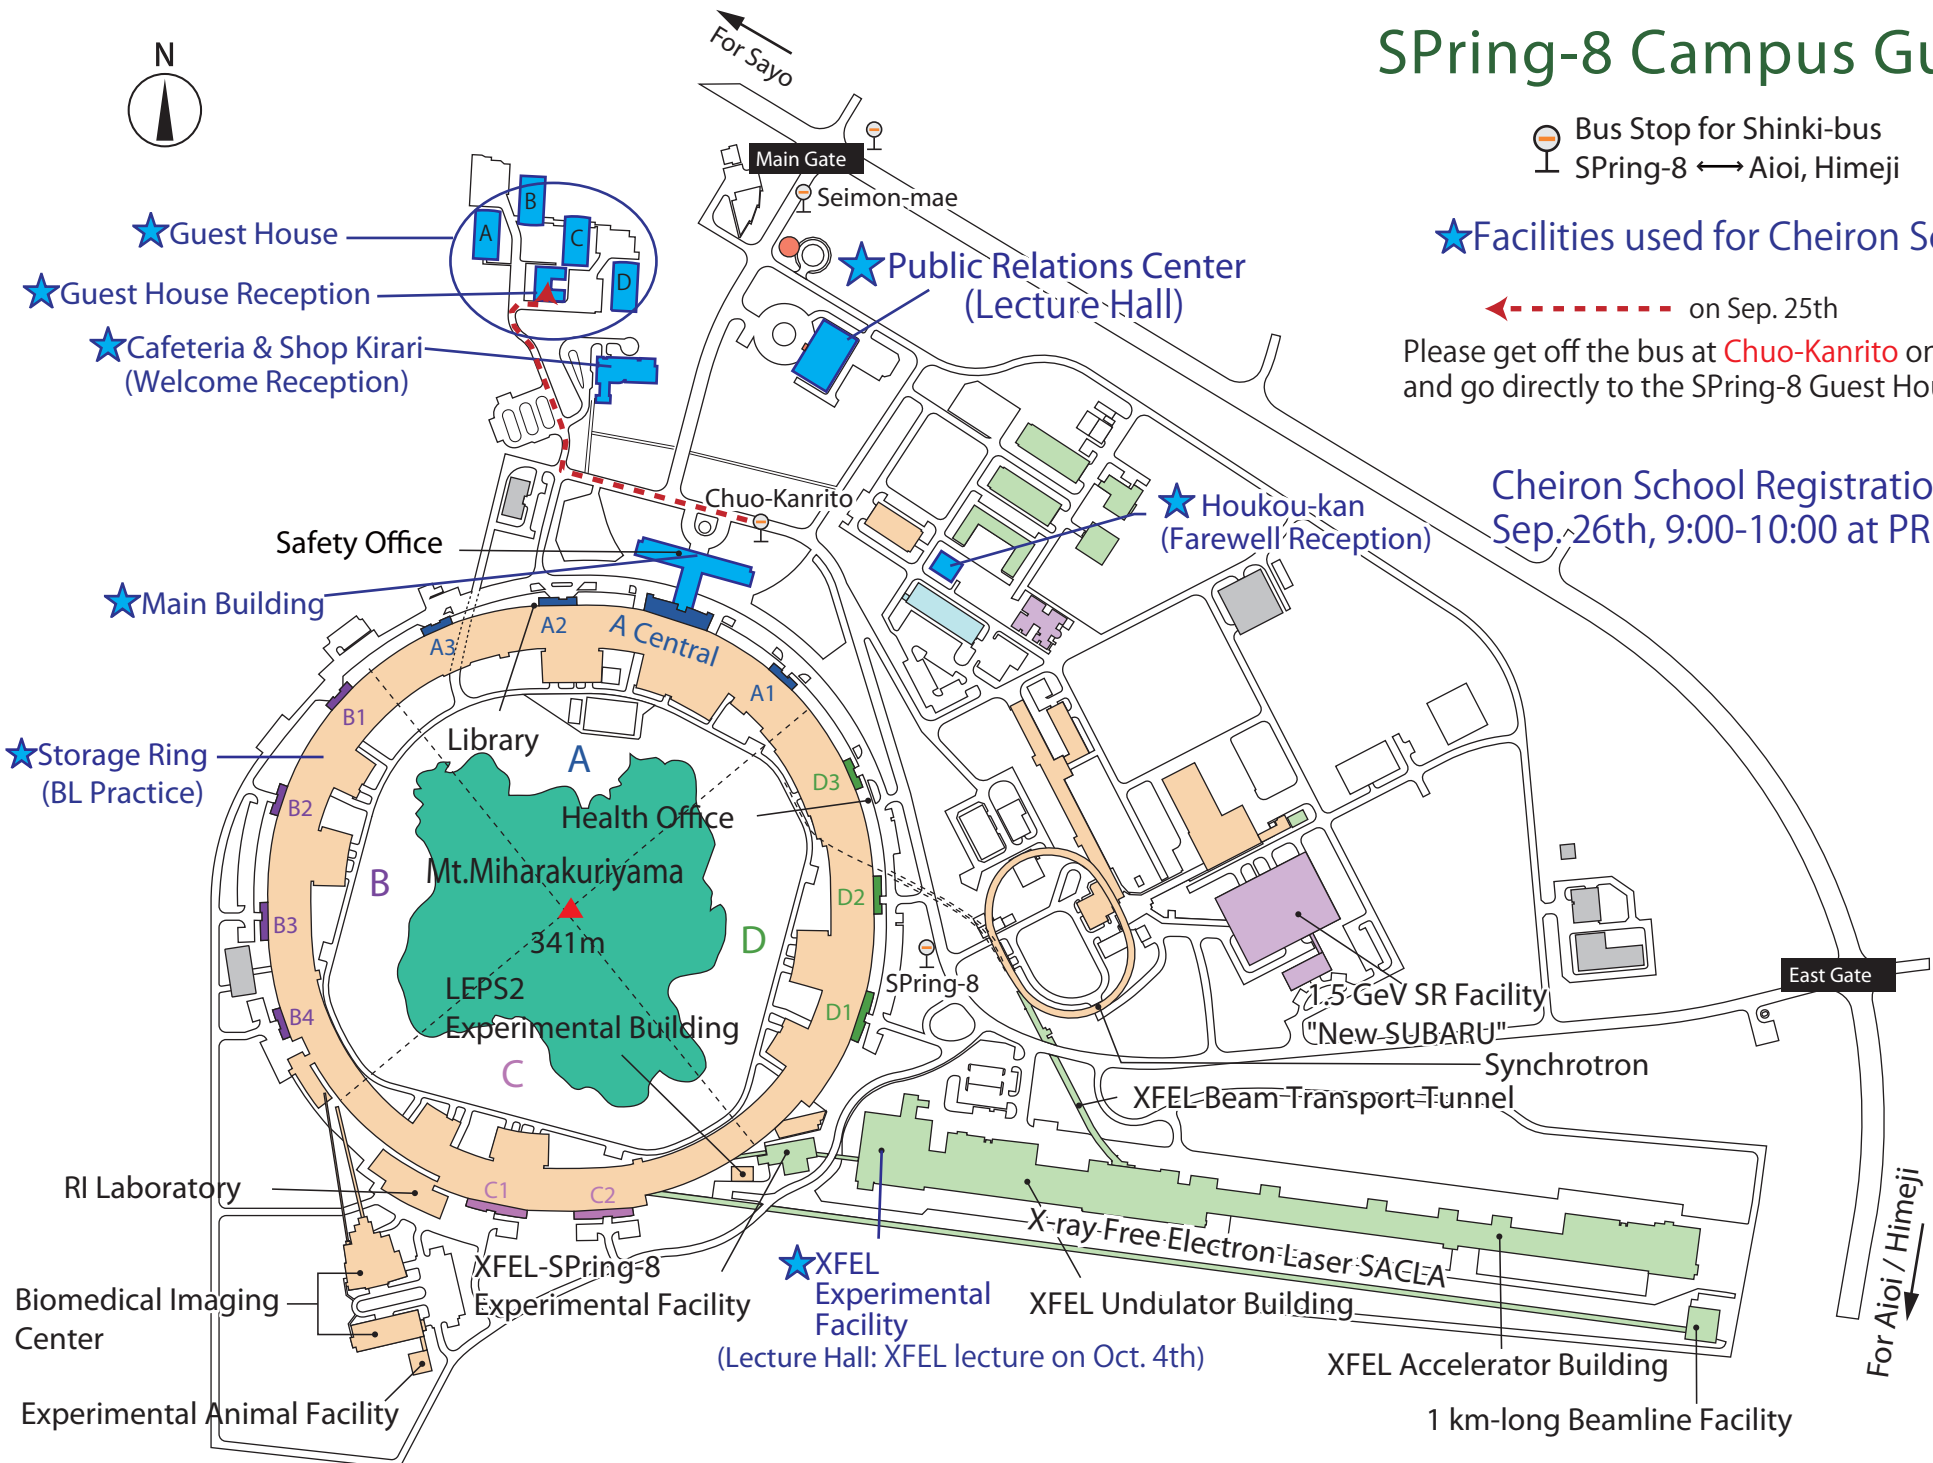

SPring-8 Campus Guide

For Sayo

Bus Stop for Shinkai-bus
 SPring-8 ↔ Aioi, Himeji

- ★ Guest House
- ★ Guest House Reception
- ★ Cafeteria & Shop Kirari (Welcome Reception)

★ Public Relations Center (Lecture Hall)

★ Facilities used for Cheiron School

← on Sep. 25th

Please get off the bus at **Chuo-Kanrito** on Sep. 25th, and go directly to the SPring-8 Guest House reception.

Cheiron School Registration Desk:
 Sep. 26th, 9:00-10:00 at PR center

★ Houkou-kan (Farewell Reception)

Safety Office

★ Main Building

★ Storage Ring (BL Practice)

Library
 Health Office
 Mt. Miharakuriyama
 341m
 LEPS2
 Experimental Building

SPring-8

1.5-GeV SR Facility
 "New-SUBARU"

East Gate

Synchrotron

XFEL-Beam-Transport-Tunnel

X-ray-Free Electron Laser SACL

★ XFEL Experimental Facility
 (Lecture Hall: XFEL lecture on Oct. 4th)

XFEL Undulator Building

XFEL Accelerator Building

1 km-long Beamline Facility