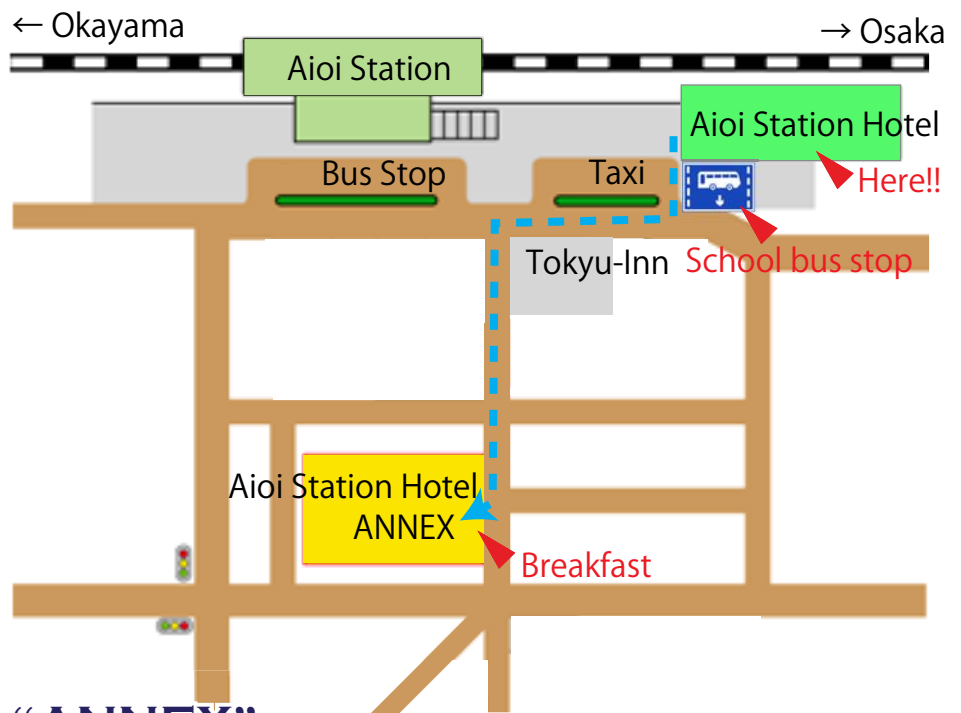

AIOI STATION HOTEL

Check-In
15:00 - 24:30

Check-Out
6:00 - 10:00

Room charge (included breakfast): approx. 4,500 JPY / night
*Special discount for Cheiron School

Address:
1-5 Hongo, Aioi, Hyogo
678-0006
Phone: +81-791-24-3000
FAX: +81-791-24-3001

E-mail:
info@aioist-hotel.com

Web:
<http://aioist-hotel.com/>
(Japanese only)

AIOI STATION HOTEL "ANNEX"

School bus
Departure time:
8:30 am
(Oct. 2, 4 and 5)

Breakfast is served at "ANNEX."
Between 6:30 am – 8:30 am.